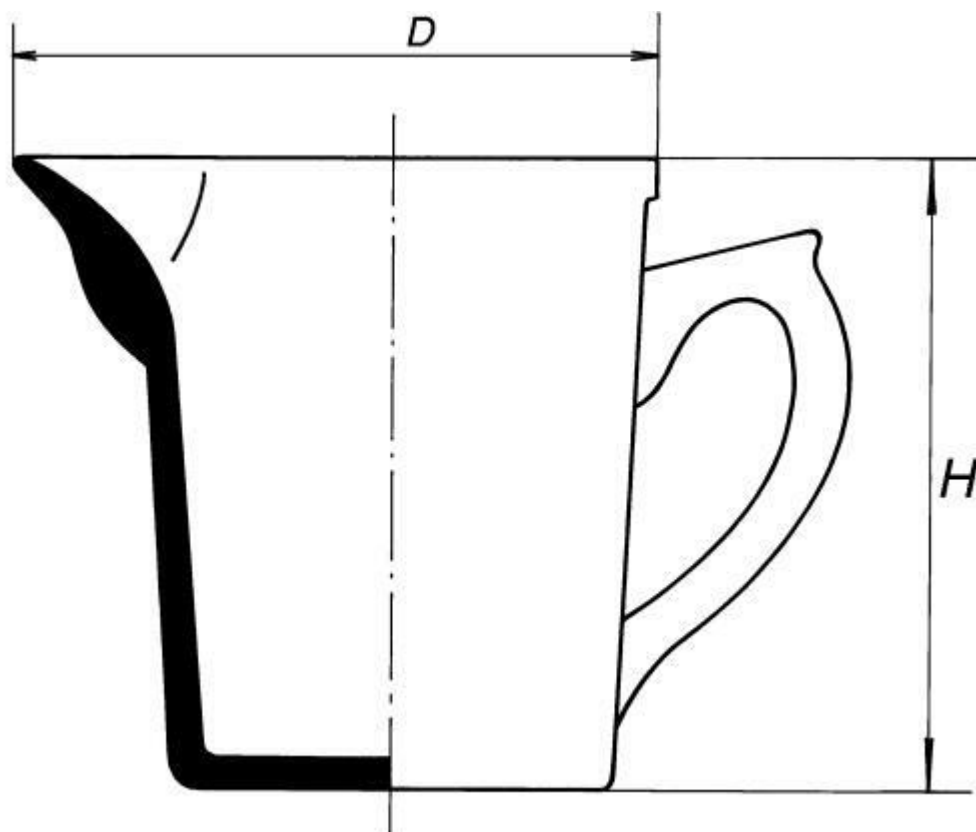

**Glass measuring with internal
graduation, 1000 ml**

Order code: **6641.332241401**

Cena bez DPH

28,00 Eur

Price with VAT

33,88 Eur

Parameters

Volume [ml]

1 000

D × H [mm]

127 × 160

Quantitative unit

ks