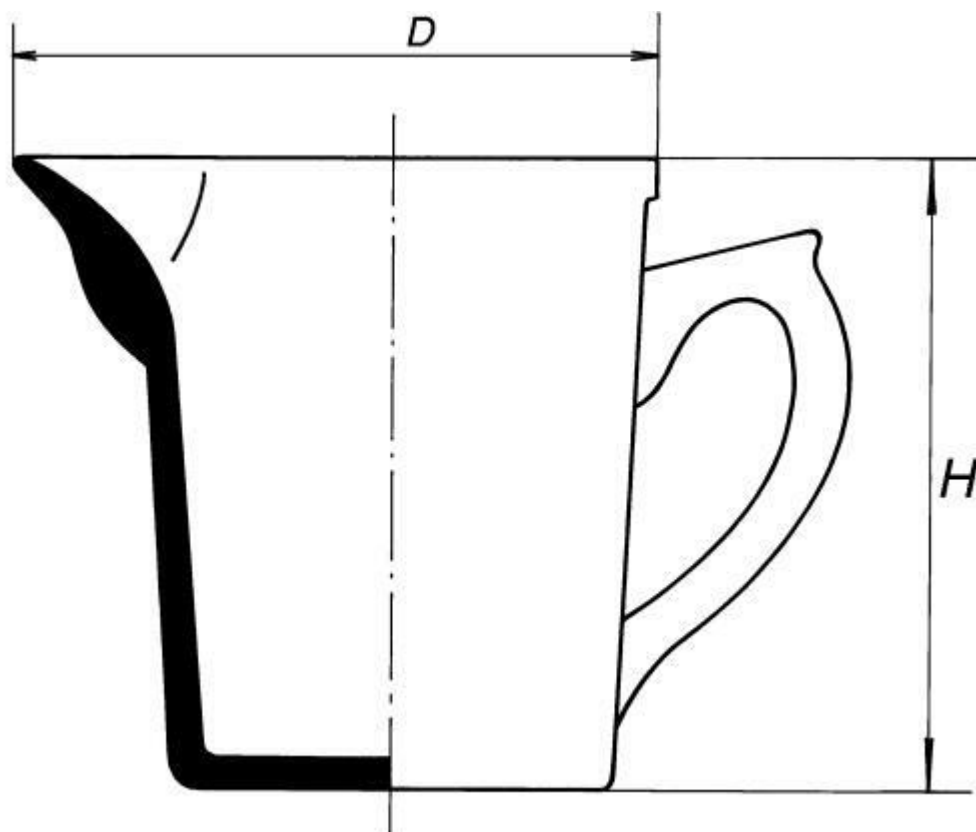

**Glass measuring with internal  
graduation, 1000 ml**

Order code: **6641.332241401**

Cena bez DPH

28,00 Eur

Price with VAT

33,88 Eur

Parameters

Volume [ml]

1 000

D × H [mm]

127 × 160

Quantitative unit

ks