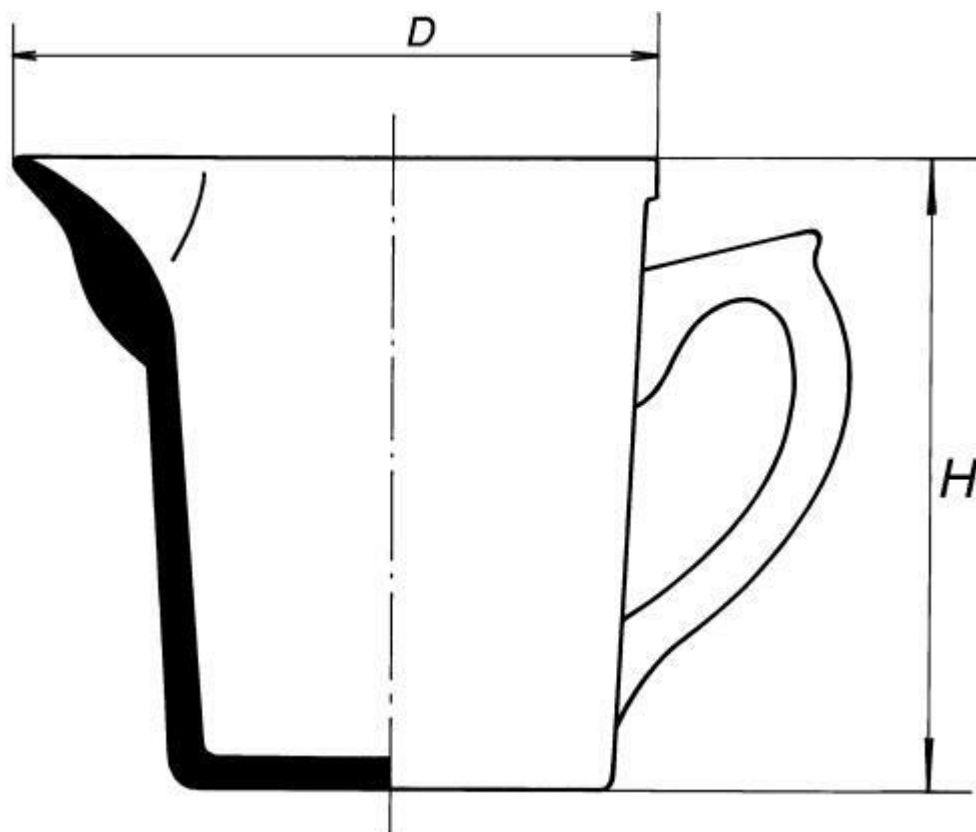

**Glass measuring with internal
graduation, 250 ml**

Order code: **6641.332241201**

Cena bez DPH

12,90 Eur

Price with VAT

15,61 Eur

Parameters

Volume [ml]

250

D × H [mm]

82 × 96

Quantitative unit

ks