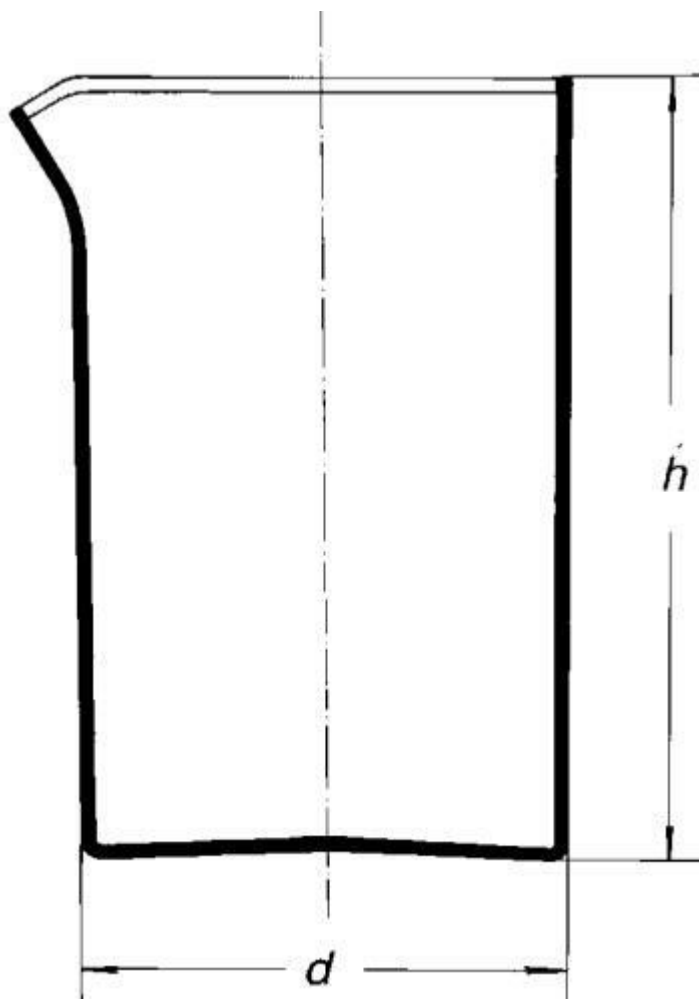

Beaker quartz, with spout, 250 ml
Order code: **6638.333053250**

Information about product price on demand

Parameters

Volume [ml]

250

d x h [mm]

60 x 120

Quantitative unit