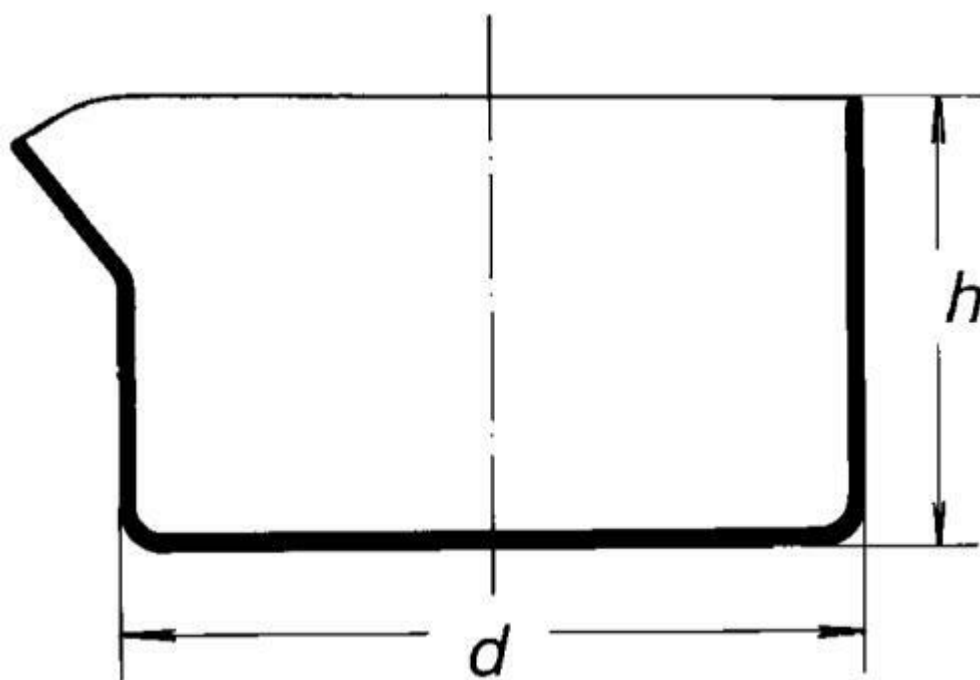

**Quartz bowl, crystallization, with spout,
flat bottom, 150 ml**
Order code: **6638.333075150**

Information about product price on demand

Parameters

Volume [ml]	150
d × h [mm]	80 × 47
Quantitative unit	ks