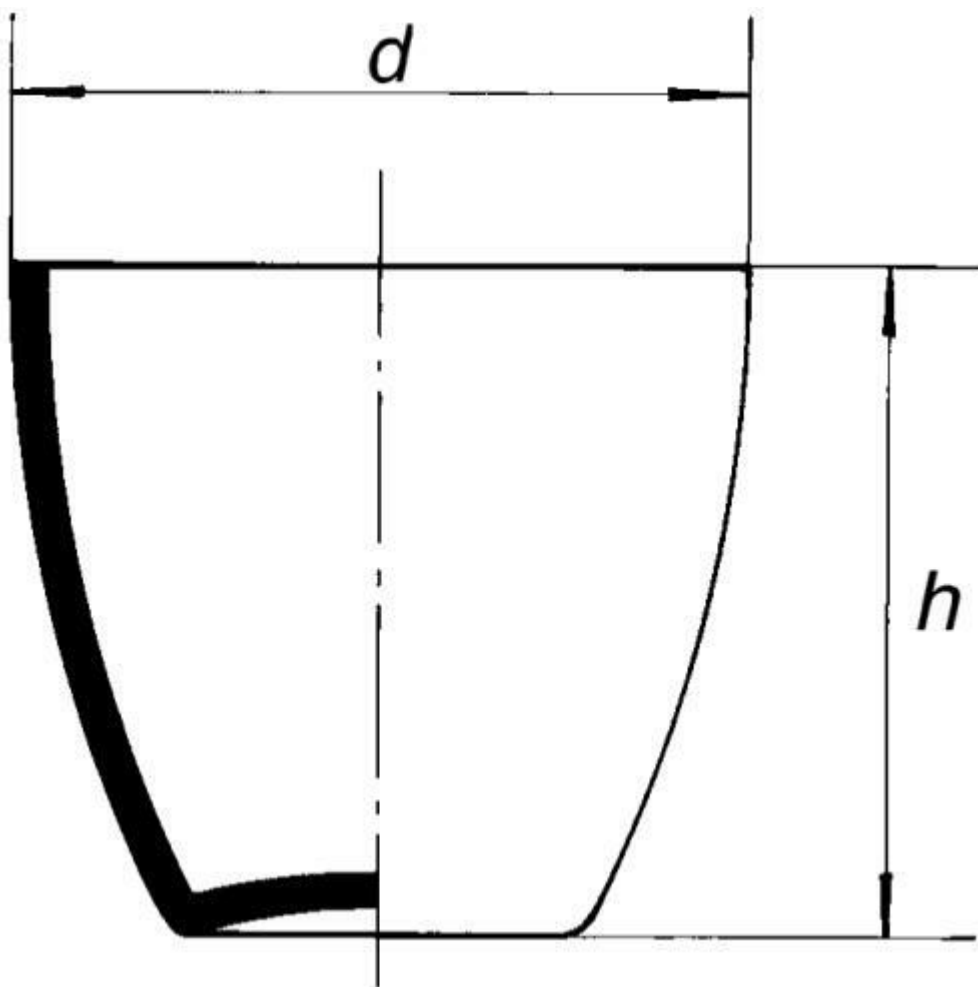

**Quartz crucible - with lid, 20 ml**  
Order code: **6638.333055020**

Information about product price on demand

Parameters

Volume [ml]

20

d × h [mm]

40 × 32

Quantitative unit