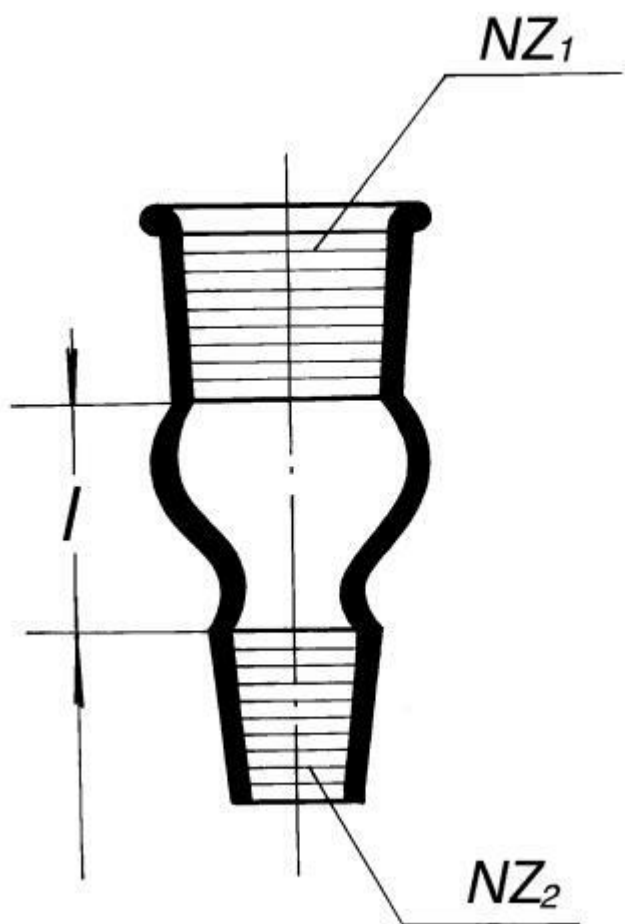

Insert transition - Reduction reversed NZ
45/40 casing - NZ29/32 core, Simax
Order code: **6632.441510115**

Cena bez DPH

30,80 Eur

Price with VAT

37,27 Eur

Parameters

SJ1 / SJ2

45/40 / 29/32

l [mm]

45

Quantitative unit

ks