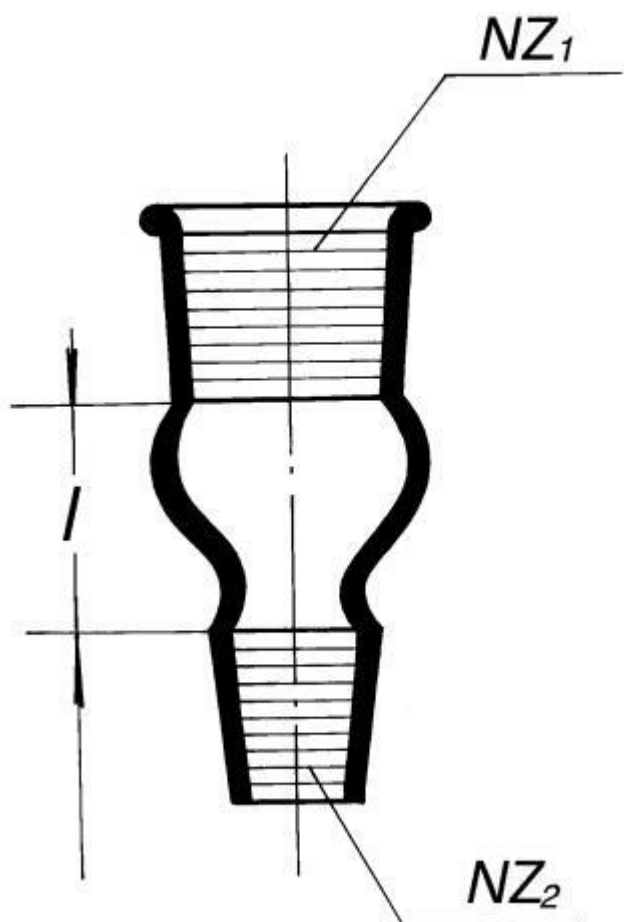

Insert transition - Reduction reversed NZ
45/40 casing - NZ29/32 core, Simax
Order code: **6632.441510115**

Cena bez DPH

30,80 Eur

Price with VAT

37,27 Eur

Parameters

SJ1 / SJ2

45/40 / 29/32

l [mm]

45

Quantitative unit

ks