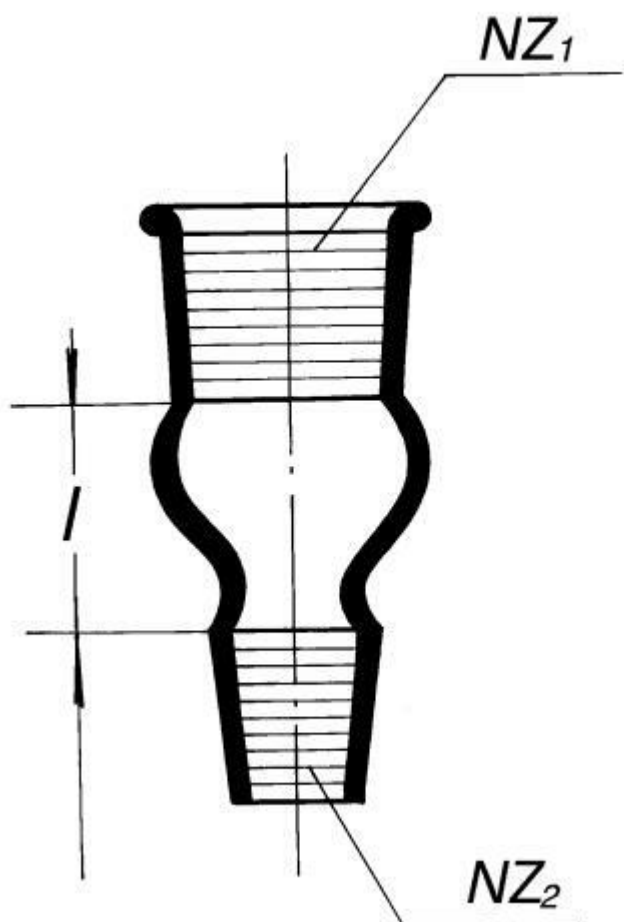

**Insert transition - Reduction reversed NZ**  
**45/40 casing - NZ24/29 core, Simax**  
Order code: **6632.441510114**

Cena bez DPH

30,80 Eur

Price with VAT

37,27 Eur

Parameters

SJ1 / SJ2

45/40 / 24/29

l [mm]

45

Quantitative unit

ks