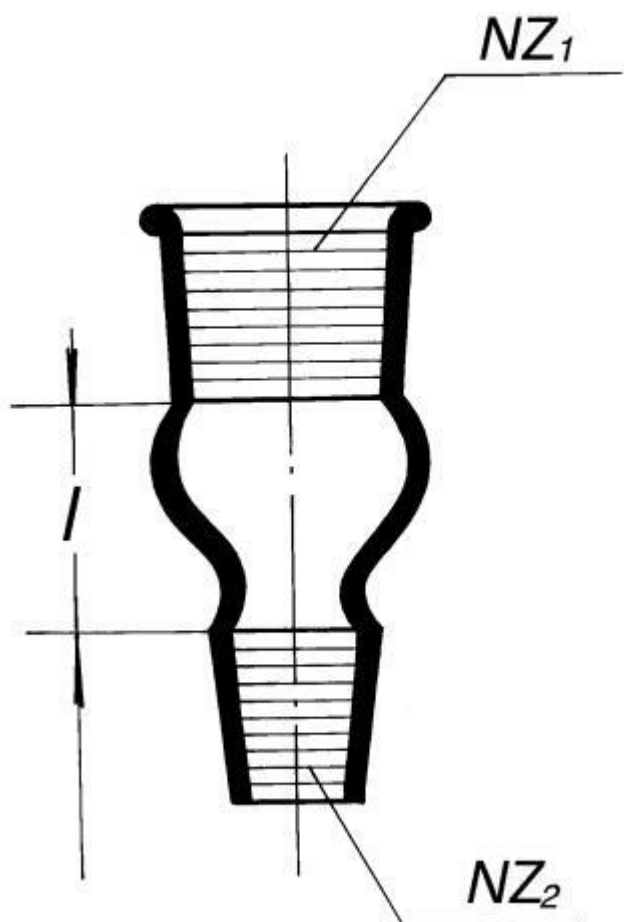

**Insert transition - Reduction reversed NZ
29/32 casing - NZ24/29 core, Simax**
Order code: **6632.441510084**

Cena bez DPH

18,20 Eur

Price with VAT

22,02 Eur

Parameters

SJ1 / SJ2

29/32 / 24/29

l [mm]

35

Quantitative unit

ks