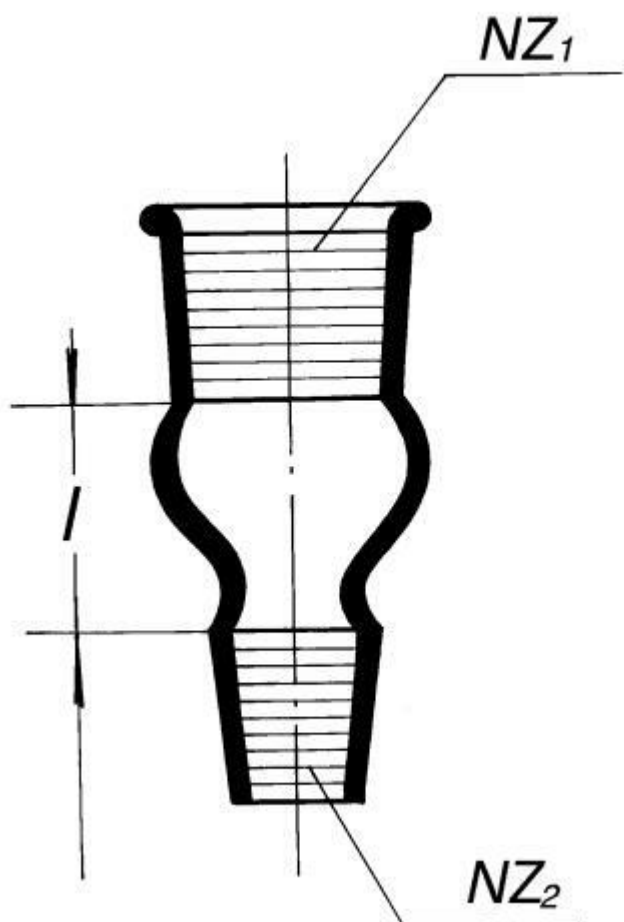

**Insert transition - Reduction reversed NZ
29/32 casing - NZ24/29 core, Simax**

Order code: **6632.441510084**

Cena bez DPH

18,20 Eur

Price with VAT

22,02 Eur

Parameters

SJ1 / SJ2

29/32 / 24/29

l [mm]

35

Quantitative unit

ks