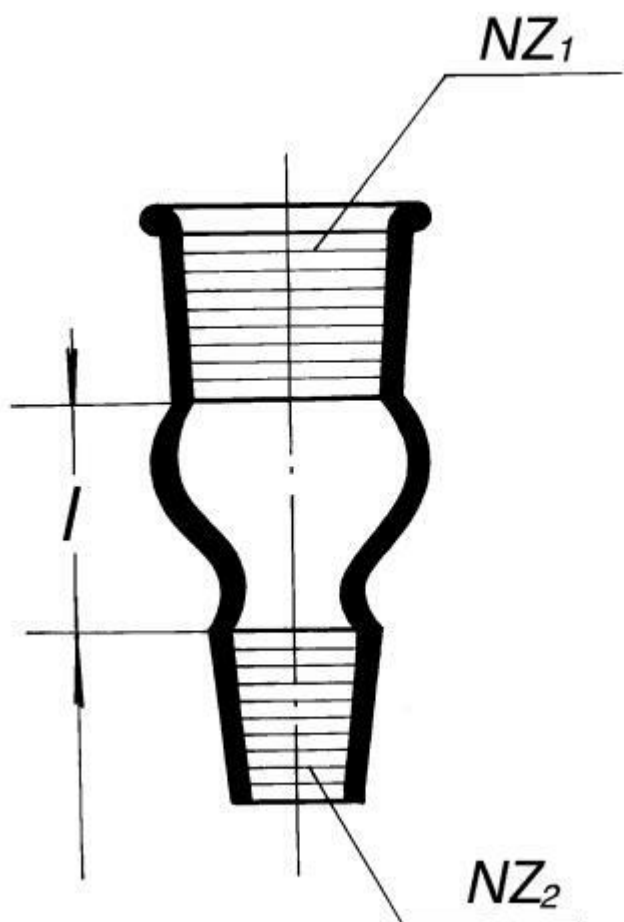

Insert transition - Reduction reversed NZ
29/32 casing - NZ19/26 core, Simax
Order code: **6632.441510083**

Cena bez DPH

16,30 Eur

Price with VAT

19,72 Eur

Parameters

SJ1 / SJ2

29/32 / 19/26

l [mm]

35

Quantitative unit

ks