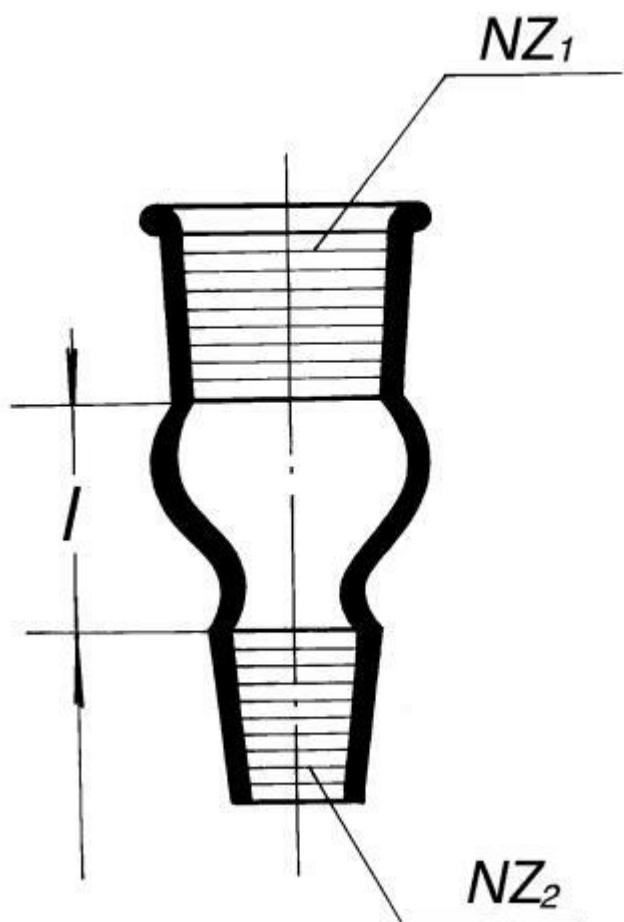

**Insert transition - Reduction reversed NZ
29/32 casing - NZ14/23 core, Simax**

Order code: **6632.441510082**

Cena bez DPH

14,20 Eur

Price with VAT

17,18 Eur

Parameters

SJ1 / SJ2

29/32 / 14/23

l [mm]

35

Quantitative unit

ks