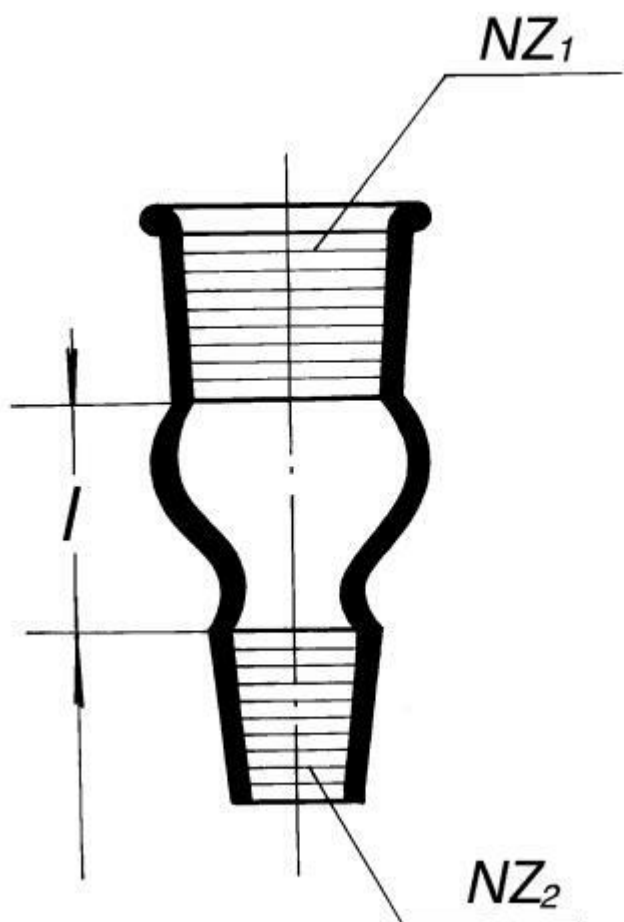

Insert transition - Reduction reversed NZ
29/32 casing - NZ14/23 core, Simax
Order code: **6632.441510082**

Cena bez DPH

14,20 Eur

Price with VAT

17,18 Eur

Parameters

SJ1 / SJ2

29/32 / 14/23

l [mm]

35

Quantitative unit

ks