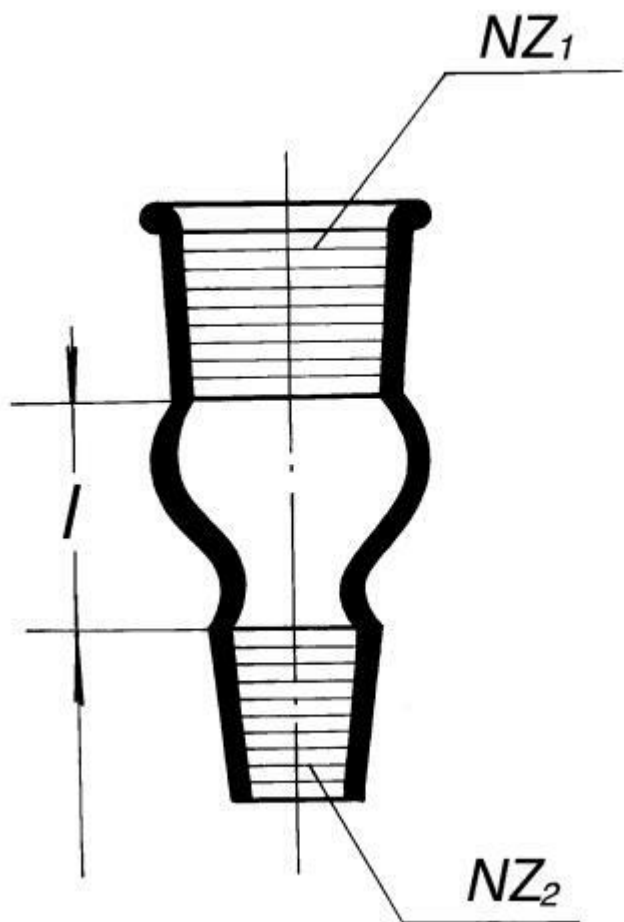

Insert transition - Reduction reversed NZ
24/29 casing - NZ19/26 core, Simax
Order code: **6632.441510073**

Cena bez DPH

14,20 Eur

Price with VAT

17,18 Eur

Parameters

SJ1 / SJ2

24/29 / 19/26

l [mm]

25

Quantitative unit

ks