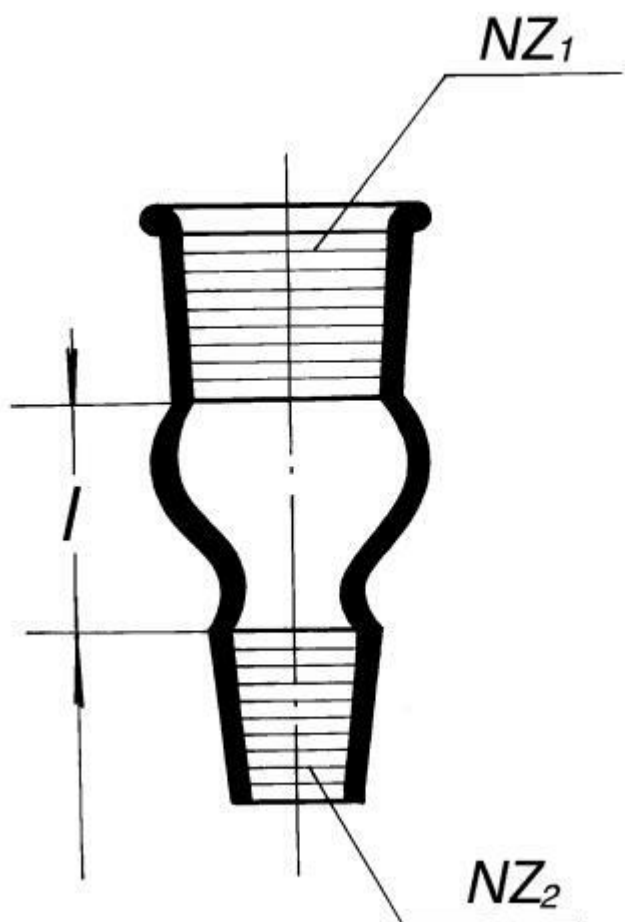

**Insert transition - Reduction reversed NZ**  
**14/23 casing - NZ12/21 core, Simax**  
Order code: **6632.441510051**

Cena bez DPH

11,00 Eur

Price with VAT

13,31 Eur

Parameters

SJ1 / SJ2

14/23 / 12/21

l [mm]

20

Quantitative unit

ks