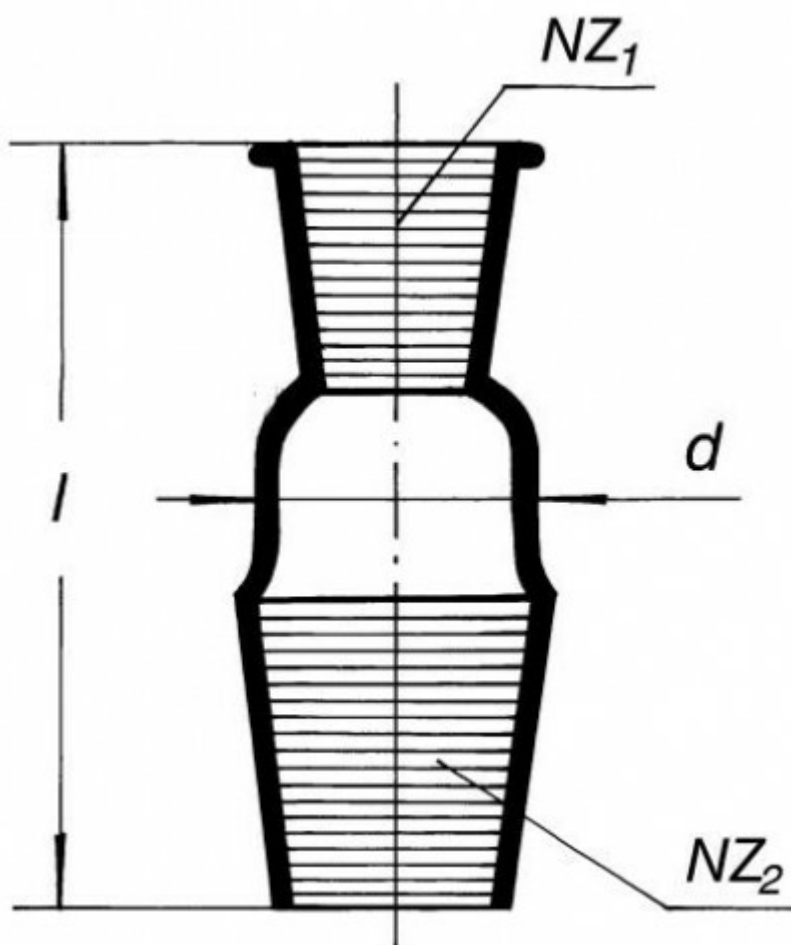

**Insert transition - a reduction NZ45/40
casing - NZ 71/51 core, Simax**
Order code: **6632.441509091**

Cena bez DPH

83,10 Eur

Price with VAT

100,55 Eur

Parameters

SJ1 / SJ2

45/40 / 71/51

Diameter [mm]

62

d x l [mm]

62 x 79

Quantitative unit

ks