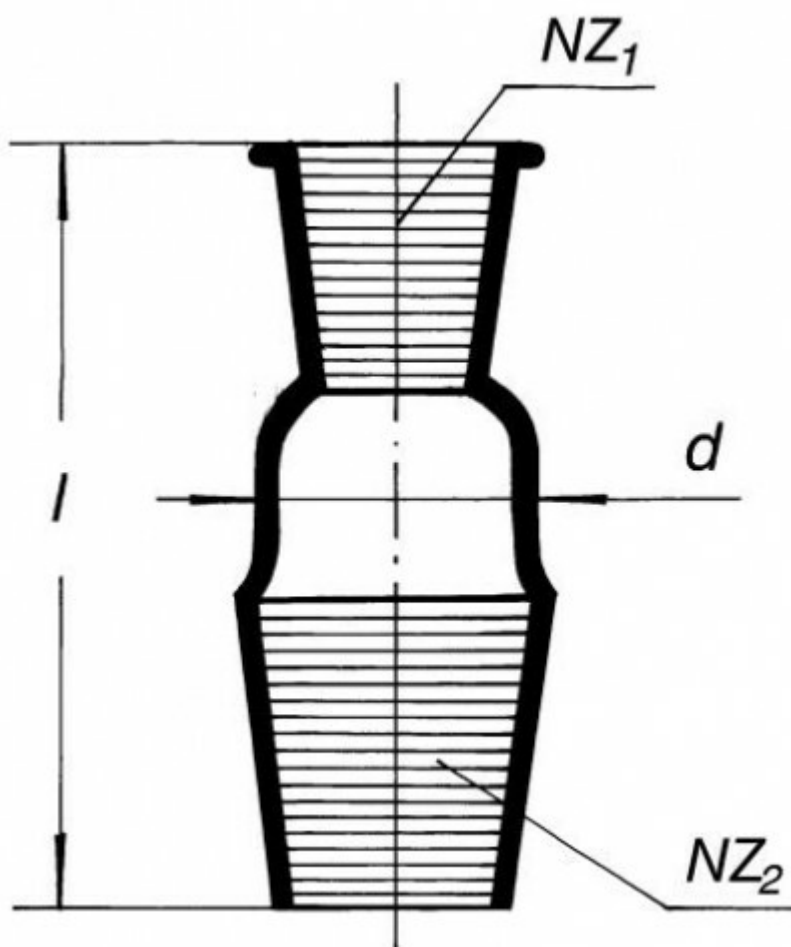

**Insert transition - a reduction NZ45/40  
 casing - NZ 71/51 core, Simax**  
 Order code: **6632.441509091**

Cena bez DPH

83,10 Eur

Price with VAT

100,55 Eur

Parameters

SJ1 / SJ2

45/40 / 71/51

Diameter [mm]

62

d x l [mm]

62 x 79

Quantitative unit

ks