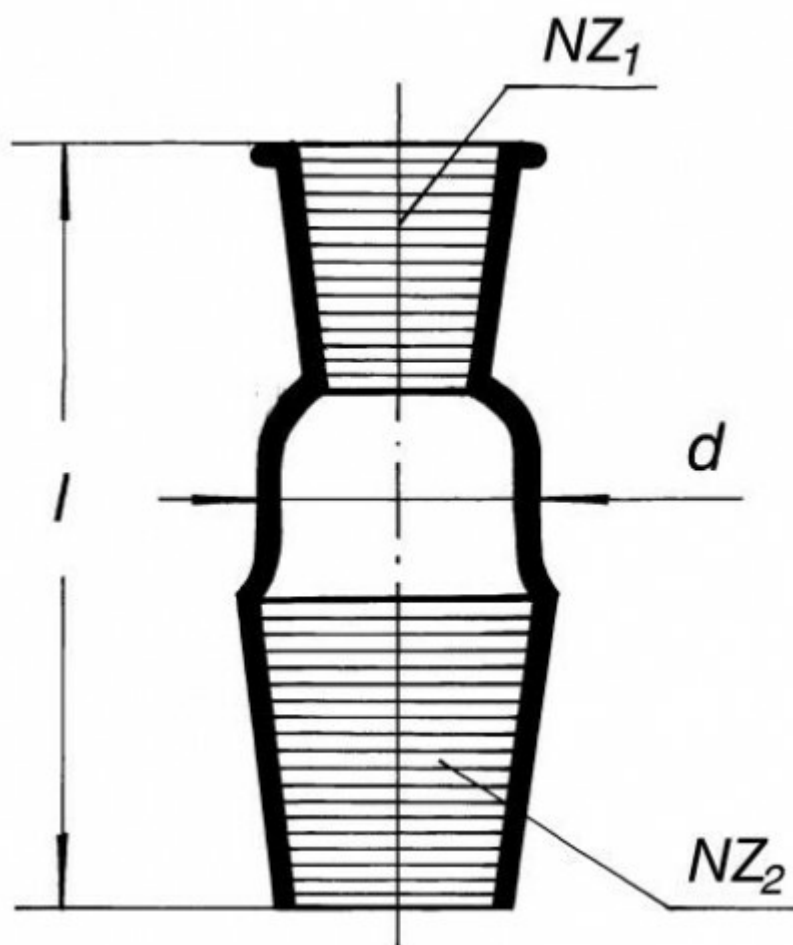

**Insert transition - a reduction NZ29/32
casing - NZ 60/46 core, Simax**
Order code: **6632.441509080**

Cena bez DPH

50,80 Eur

Price with VAT

61,47 Eur

Parameters

SJ1 / SJ2

29/32 / 60/46

Diameter [mm]

53

d x l [mm]

53 x 62

Quantitative unit

ks