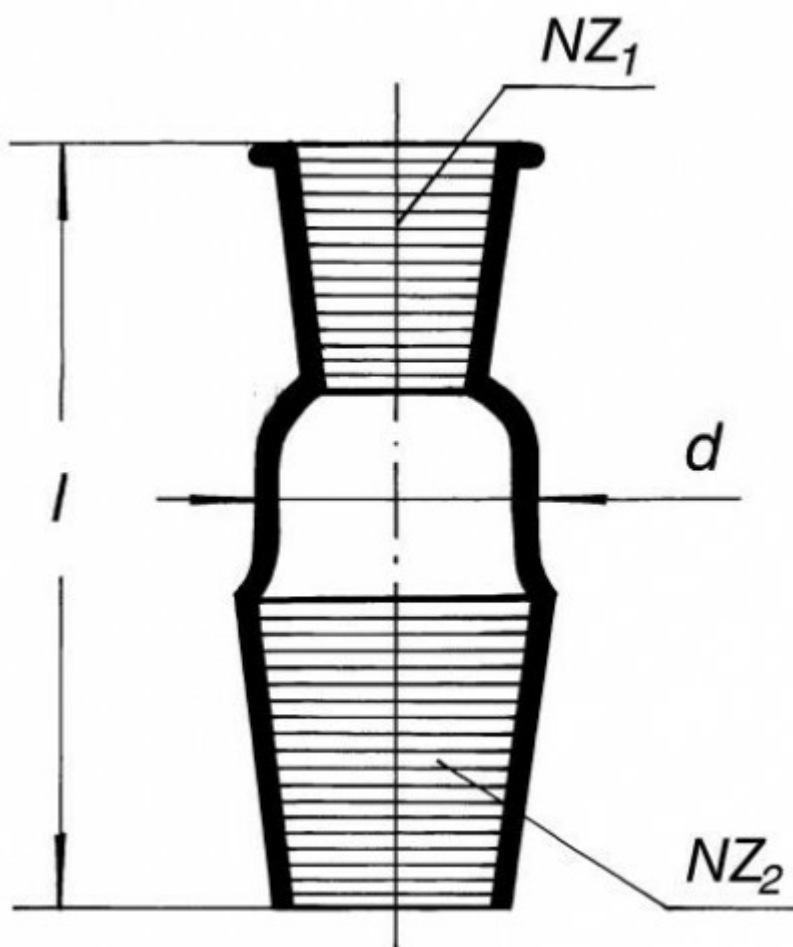

**Insert transition - a reduction NZ29/32  
casing - NZ 45/40 core, Simax**  
Order code: **6632.441509088**

Cena bez DPH

30,50 Eur

Price with VAT

36,91 Eur

Parameters

SJ1 / SJ2

29/32 / 45/40

Diameter [mm]

40

d x l [mm]

40 x 57

Quantitative unit

ks