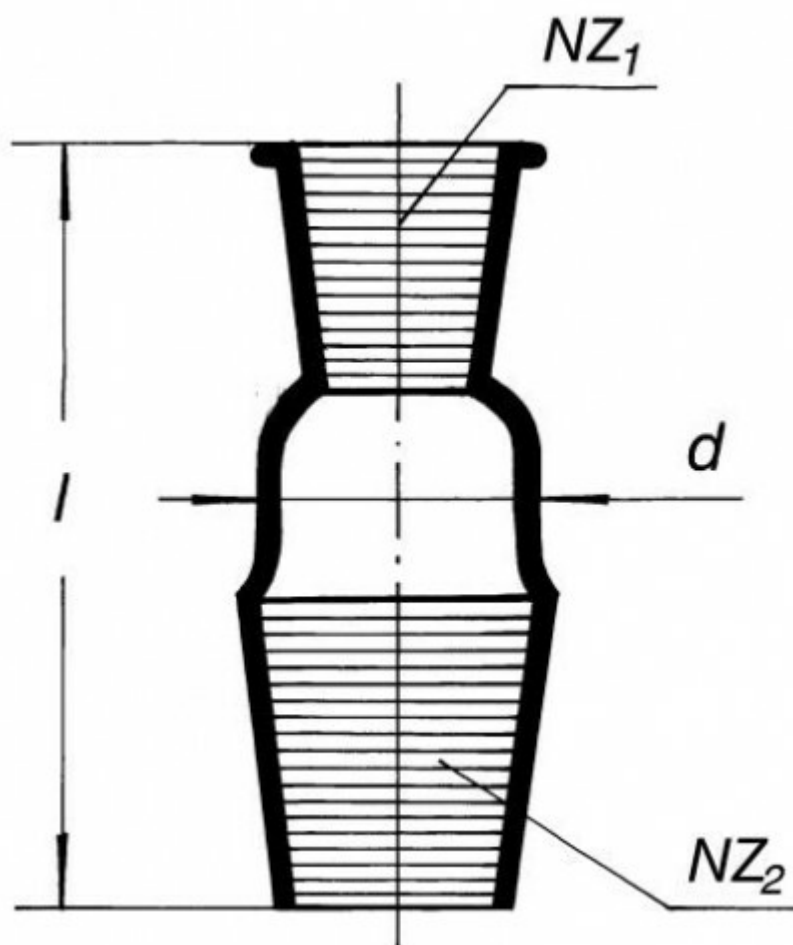

**Insert transition - a reduction NZ14/23
casing - NZ 29/32 core, Simax**
Order code: **6632.441509055**

Cena bez DPH

11,40 Eur

Price with VAT

13,79 Eur

Parameters

SJ1 / SJ2

14/23 / 29/32

Diameter [mm]

26

d x l [mm]

26 x 38

Quantitative unit

ks