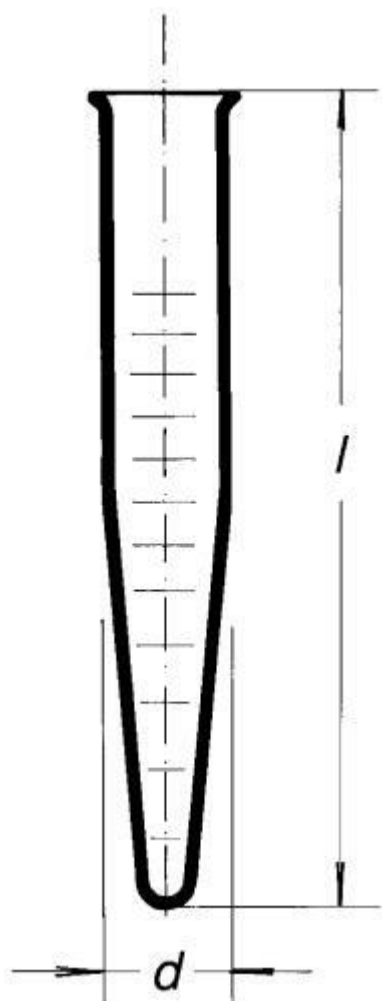

**Test tube centrifugal, with graduated
scale, 25 ml**

Order code: **6632.437210823**

Cena bez DPH

19,60 Eur

Price with VAT

23,72 Eur

Parameters

Types of test tubes

Centrifugační

d x l [mm]

24 x 150

Volume (ml)

25

Quantitative unit

ks