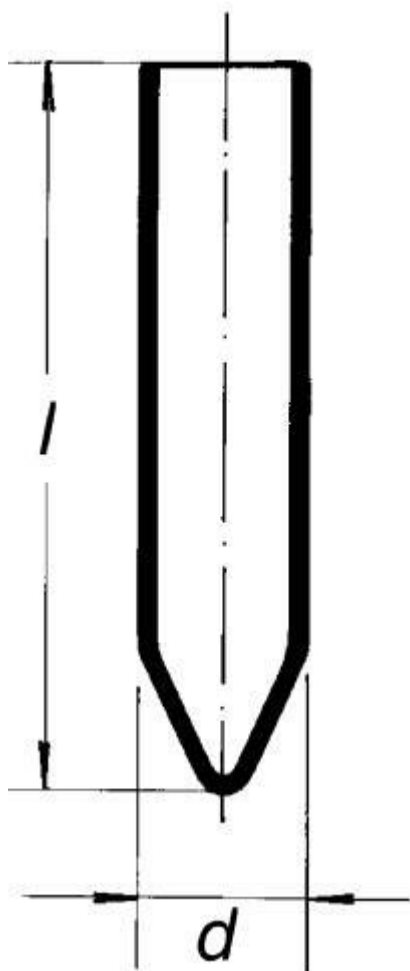

**Test tube with pointed bottom SIMAX,  
without rim, centrifugal, acc. to EN ISO  
4142 - 36 mm**

Order code: **6632.422436290**

Cena bez DPH

6,40 Eur

Price with VAT

7,74 Eur

Parameters

Types of test tubes

Centrifugační

d × l [mm]

36 × 98

Wall thickness [mm]

2,0

Quantitative unit

ks