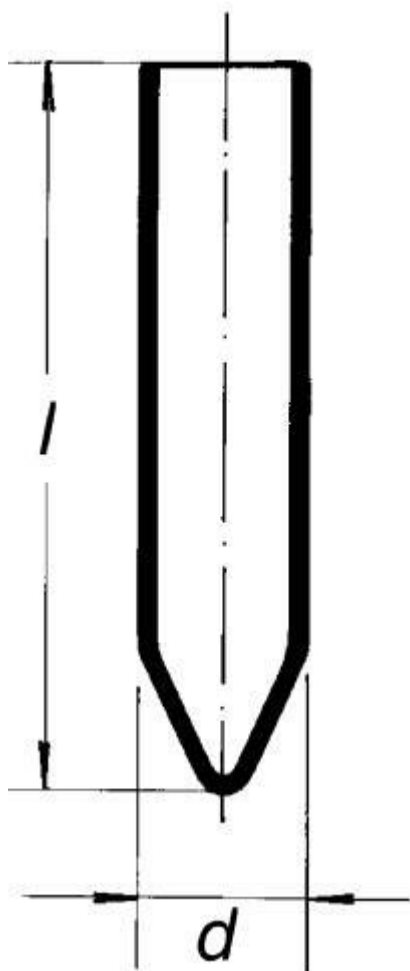

**Test tube with pointed bottom SIMAX,
without rim, centrifugal, acc. to EN ISO
4142 - 36 mm**

Order code: **6632.422436290**

Cena bez DPH

6,40 Eur

Price with VAT

7,74 Eur

Parameters

Types of test tubes

Centrifugační

d x l [mm]

36 x 98

Wall thickness [mm]

2,0

Quantitative unit

ks