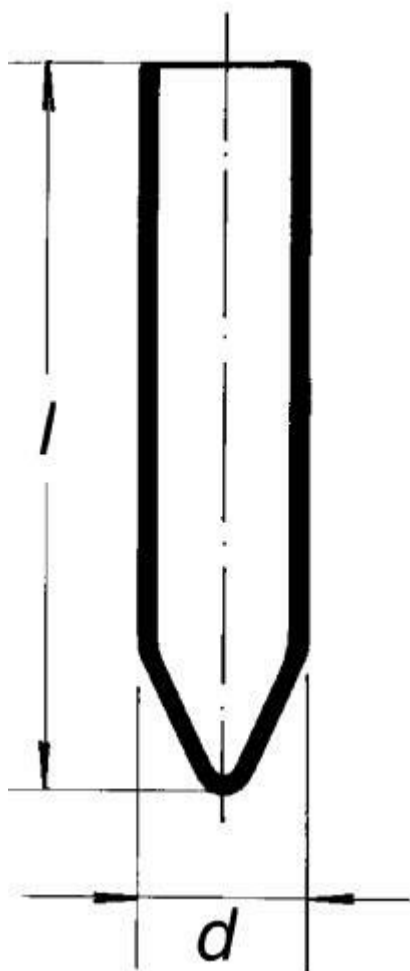

**Test tube with pointed bottom SIMAX,  
without rim, centrifugal, acc. to EN ISO  
4142 - 24 mm**

Order code: **6632.422424290**

Cena bez DPH

5,60 Eur

Price with VAT

6,78 Eur

Parameters

Types of test tubes

Centrifugační

d × l [mm]

24 × 98

Wall thickness [mm]

1,8

Quantitative unit

ks