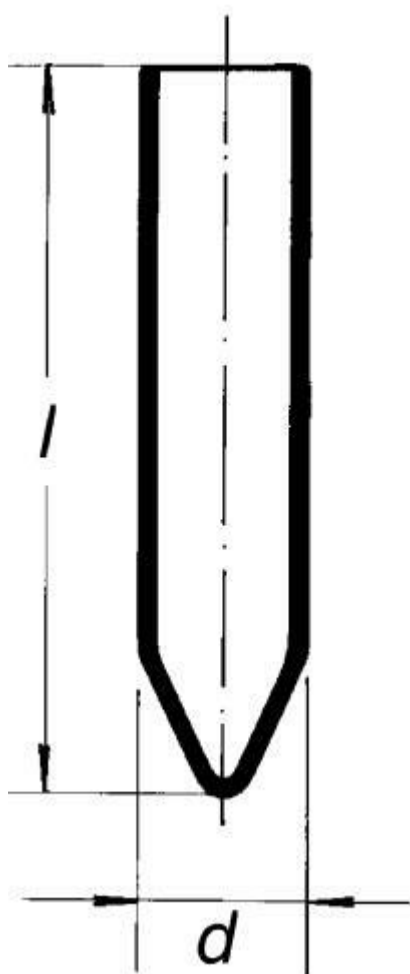

**Test tube with pointed bottom SIMAX,
without rim, centrifugal, acc. to EN ISO
4142 - 17 mm**

Order code: **6632.422417290**

Cena bez DPH

4,70 Eur

Price with VAT

5,69 Eur

Parameters

Types of test tubes

Centrifugační

d × l [mm]

17 × 98

Wall thickness [mm]

1,8

Quantitative unit

ks