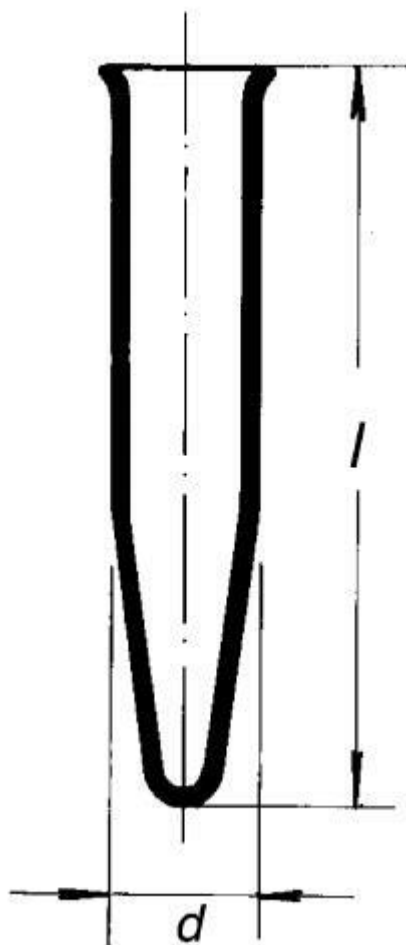

**Test tube, with pointed bottom and rim,
conical - SIMAX, acc. to EN ISO 4142, 120
mm × 17 mm**

Order code: **6632.422517112**

Cena bez DPH

3,20 Eur

Price with VAT

3,87 Eur

Parameters

Types of test tubes

Ostatní zkumavky

d × l [mm]

17 × 120

Wall thickness [mm]

1,2

Quantitative unit

ks