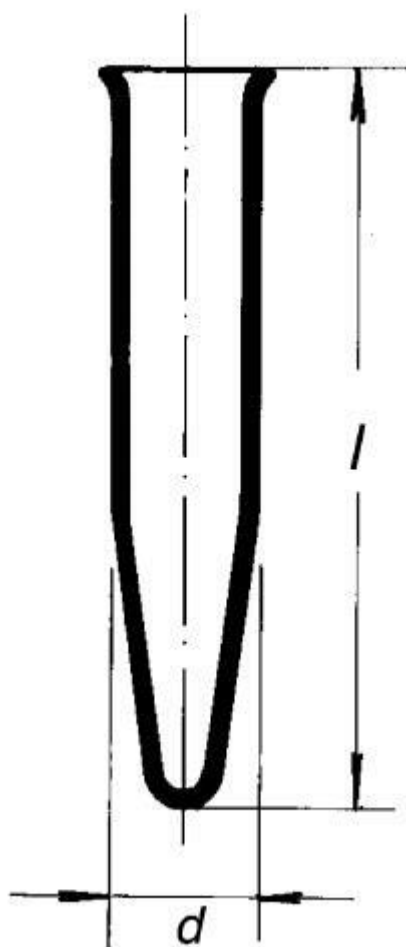

**Test tube, with pointed bottom and rim,
conical - SIMAX, acc. to EN ISO 4142, 120
mm × 16 mm**

Order code: **6632.422516212**

Cena bez DPH

3,20 Eur

Price with VAT

3,87 Eur

Parameters

Types of test tubes

Ostatní zkumavky

d × l [mm]

16 × 120

Wall thickness [mm]

1,8

Quantitative unit

ks