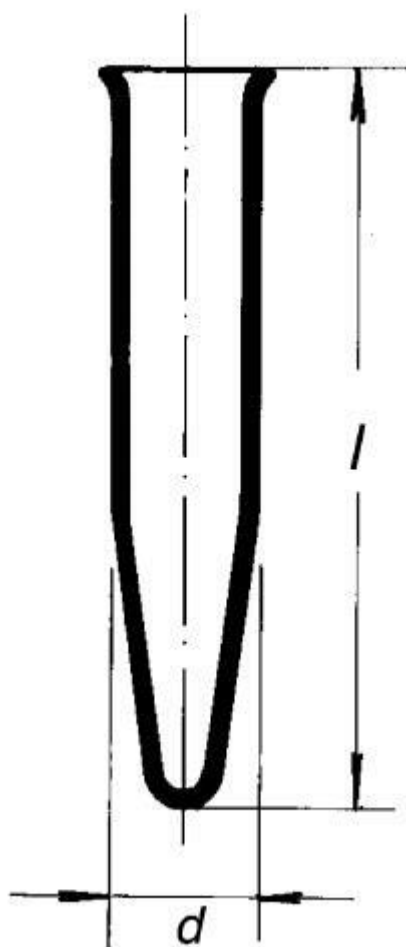

**Test tube, with pointed bottom and rim,  
conical - SIMAX, acc. to EN ISO 4142, 100  
mm × 16 mm**

Order code: **6632.422516210**

Cena bez DPH

3,20 Eur

Price with VAT

3,87 Eur

Parameters

Types of test tubes

Ostatní zkumavky

d × l [mm]

16 × 100

Wall thickness [mm]

1,8

Quantitative unit

ks