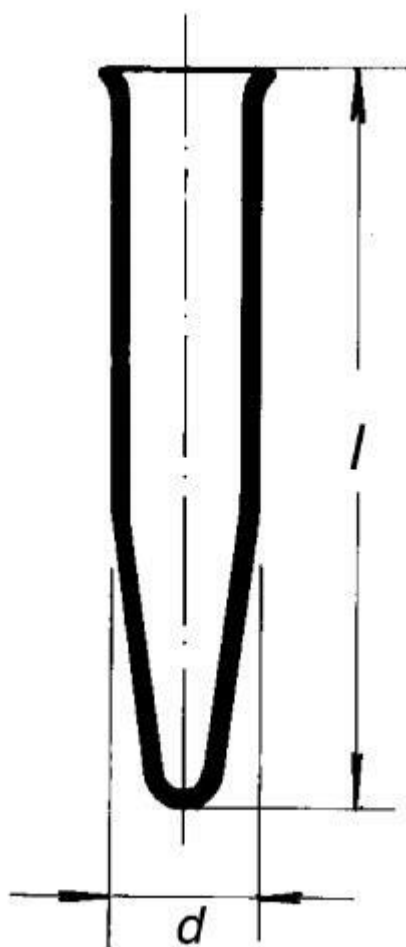

**Test tube, with pointed bottom and rim,
conical - SIMAX, acc. to EN ISO 4142, 100
mm × 15 mm**

Order code: **6632.422515110**

Cena bez DPH

3,20 Eur

Price with VAT

3,87 Eur

Parameters

Types of test tubes

Ostatní zkumavky

d × l [mm]

15 × 100

Wall thickness [mm]

1,2

Quantitative unit

ks