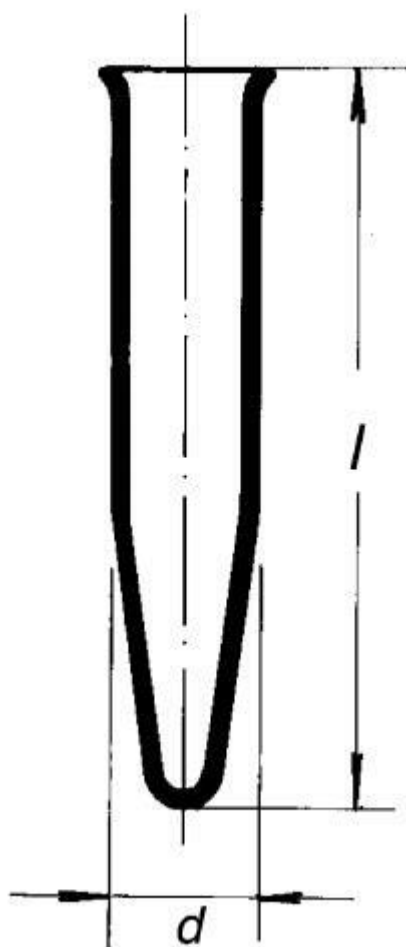

**Test tube, with pointed bottom and rim,
conical - SIMAX, acc. to EN ISO 4142, 80
mm × 15 mm**

Order code: **6632.422515108**

Cena bez DPH

3,20 Eur

Price with VAT

3,87 Eur

Parameters

Types of test tubes

Ostatní zkumavky

d × l [mm]

15 × 80

Wall thickness [mm]

1,2

Quantitative unit

ks