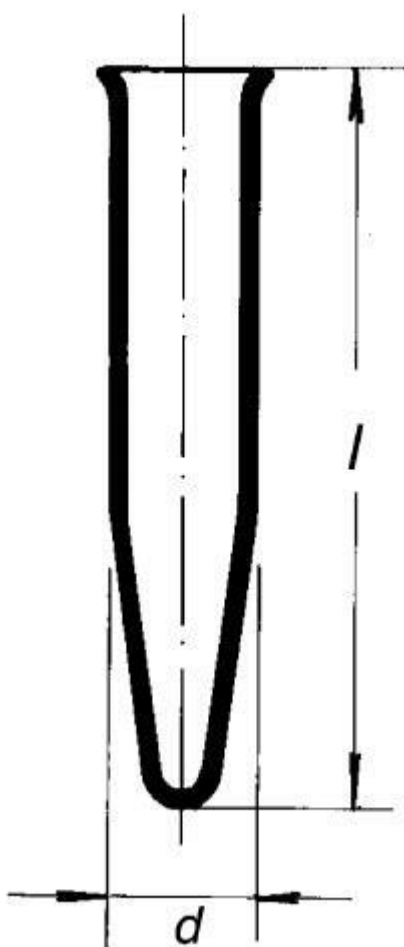

**Test tube, with pointed bottom and rim,
conical - SIMAX, acc. to EN ISO 4142, 120
mm × 14 mm**

Order code: **6632.422514212**

Cena bez DPH

3,20 Eur

Price with VAT

3,87 Eur

Parameters

Types of test tubes

Ostatní zkumavky

d × l [mm]

14 × 120

Wall thickness [mm]

1,5

Quantitative unit

ks