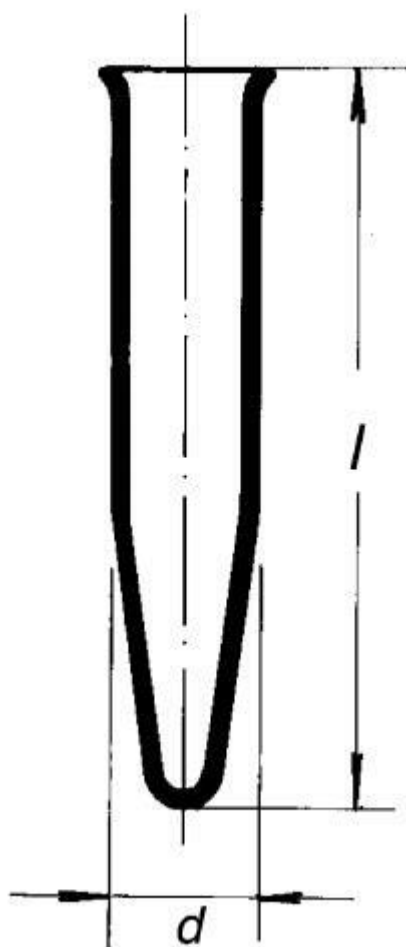

**Test tube, with pointed bottom and rim,
conical - SIMAX, acc. to EN ISO 4142, 120
mm × 14 mm**

Order code: **6632.422514212**

Cena bez DPH

3,20 Eur

Price with VAT

3,87 Eur

Parameters

Types of test tubes

Ostatní zkumavky

d × l [mm]

14 × 120

Wall thickness [mm]

1,5

Quantitative unit

ks