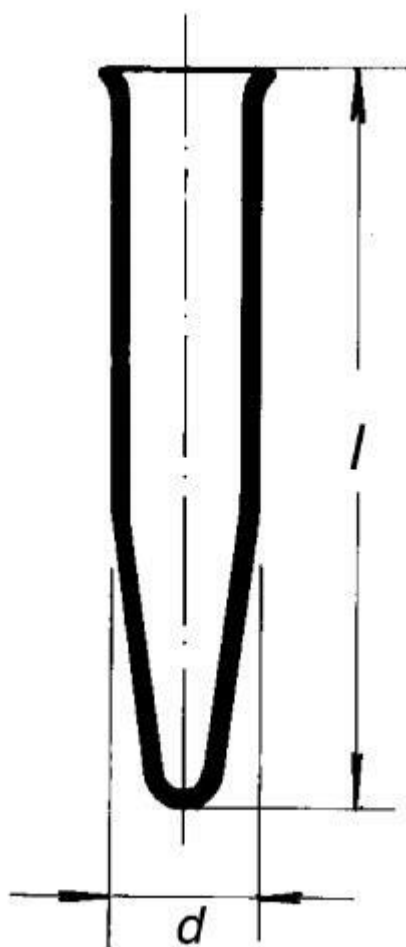

**Test tube, with pointed bottom and rim,
conical - SIMAX, acc. to EN ISO 4142, 100
mm × 14 mm**

Order code: **6632.422514210**

Cena bez DPH

3,20 Eur

Price with VAT

3,87 Eur

Parameters

Types of test tubes

Ostatní zkumavky

d × l [mm]

14 × 100

Wall thickness [mm]

1,5

Quantitative unit

ks