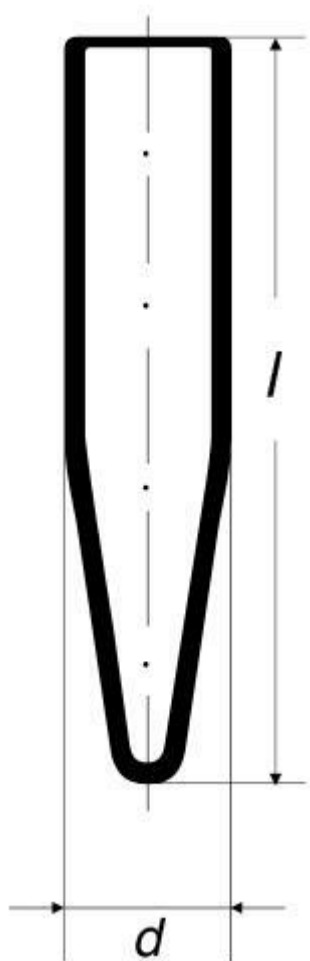

**Test tube, with pointed bottom, conical -
SIMAX, acc. to EN ISO 4142, 16 mm**
Order code: **6632.422416212**

Cena bez DPH

3,20 Eur

Price with VAT

3,87 Eur

Parameters

Types of test tubes

Ostatní zkumavky

d × l [mm]

16 × 120

Wall thickness [mm]

1,8

Quantitative unit

ks