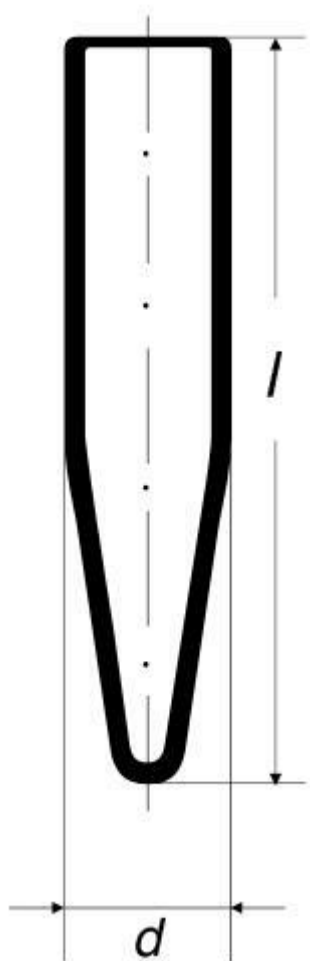

**Test tube, with pointed bottom, conical -
SIMAX, acc. to EN ISO 4142, 14 mm**
Order code: **6632.422414208**

Cena bez DPH

3,20 Eur

Price with VAT

3,87 Eur

Parameters

Types of test tubes

Ostatní zkumavky

d × l [mm]

14 × 80

Wall thickness [mm]

1,5

Quantitative unit

ks