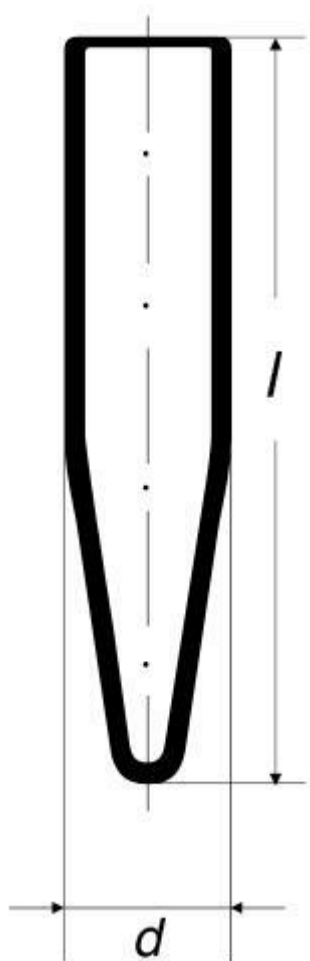

**Test tube, with pointed bottom, conical -  
SIMAX, acc. to EN ISO 4142, 9 mm**  
Order code: **6632.422409210**

Cena bez DPH

3,10 Eur

Price with VAT

3,75 Eur

Parameters

Types of test tubes

Ostatní zkumavky

d × l [mm]

9 × 100

Wall thickness [mm]

1,5

Quantitative unit

ks