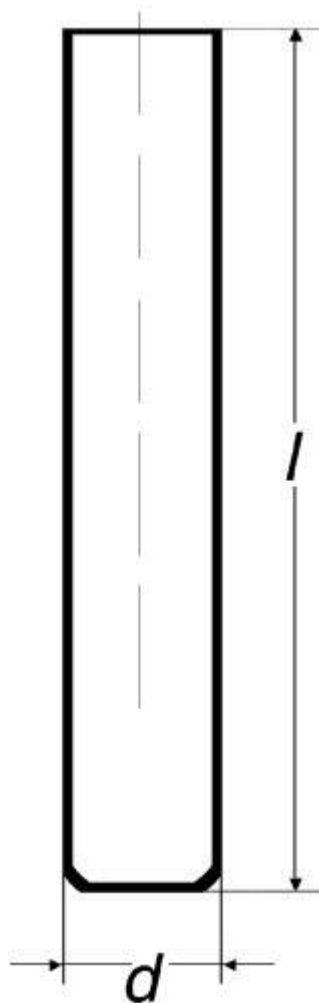

**Test tube, with flat bottom - SIMAX, acc.
to EN ISO 4142, 160 mm × 19 mm**
Order code: **6632.422219416**

Information about product price on demand

Parameters

Types of test tubes

$d \times l$ [mm]

Wall thickness [mm]

Quantitative unit

Ostatní zkumavky

19 × 160

1,2

ks