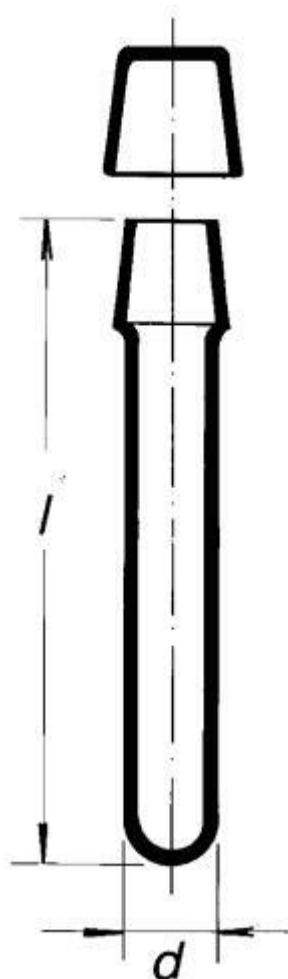

**Test tube with round bottom and
metal cap**

Order code: **6632.422821711**

Cena bez DPH

6,70 Eur

Price with VAT

8,11 Eur

Parameters

Types of test tubes

S kulatým dnem

d × l [mm]

17 × 120

Wall thickness [mm]

1,2

Quantitative unit

ks