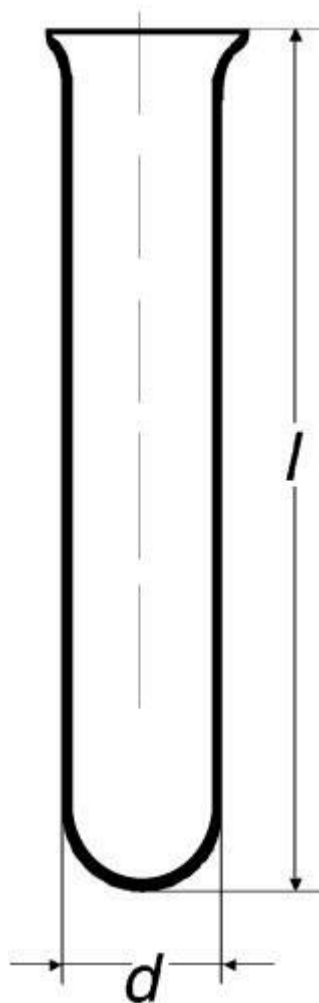

Test tube, with round bottom, with rim

Order code: **6632.422124120**

Cena bez DPH

11,00 Eur

Price with VAT

13,31 Eur

Parameters

Types of test tubes

S kulatým dnem

Package [pcs]

100

d × l [mm]

24 × 200

Wall thickness [mm]

1,2

Quantitative unit