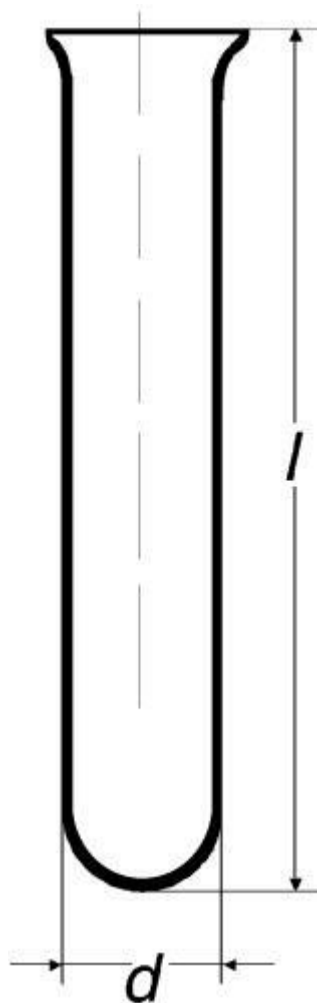

Test tube, with round bottom, with rim

Order code: **6632.422124115**

Cena bez DPH

2,60 Eur

Price with VAT

3,15 Eur

Parameters

Types of test tubes

S kulatým dnem

Package [pcs]

100

$d \times l$ [mm]

24 × 150

Wall thickness [mm]

1,2

Quantitative unit