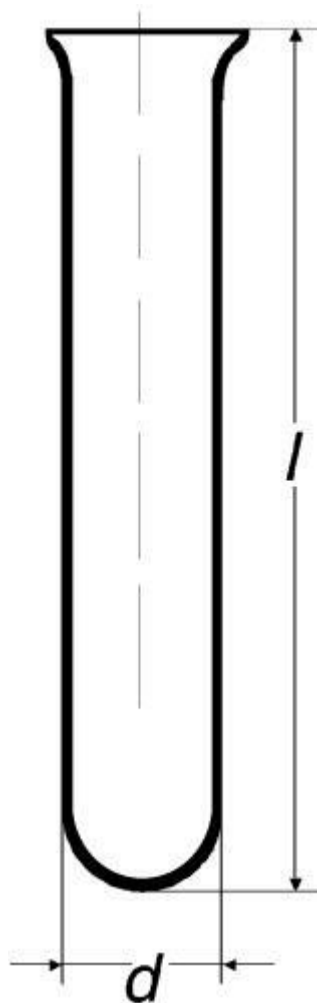

**Test tube, with round bottom, with
rim**

Order code: **6632.422120118**

Cena bez DPH

2,60 Eur

Price with VAT

3,15 Eur

Parameters

Types of test tubes

S kulatým dnem

Package [pcs]

100

d × l [mm]

20 × 180

Wall thickness [mm]

1,2

Quantitative unit