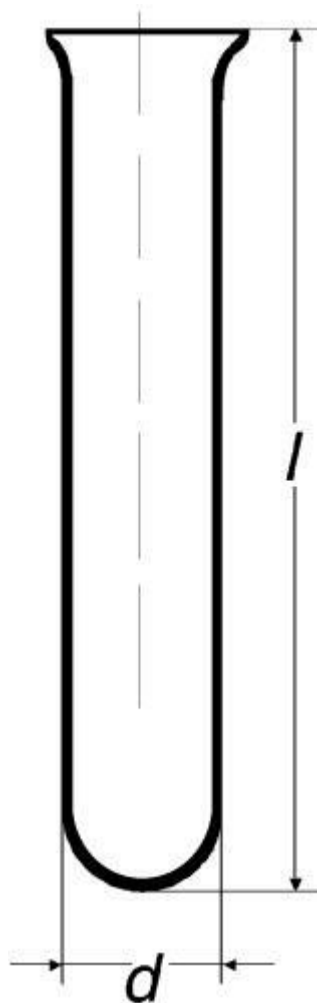

**Test tube, with round bottom, with
rim**

Order code: **6632.422120115**

Cena bez DPH

2,50 Eur

Price with VAT

3,03 Eur

Parameters

Types of test tubes

S kulatým dnem

Package [pcs]

100

d × l [mm]

20 × 150

Wall thickness [mm]

1,2

Quantitative unit