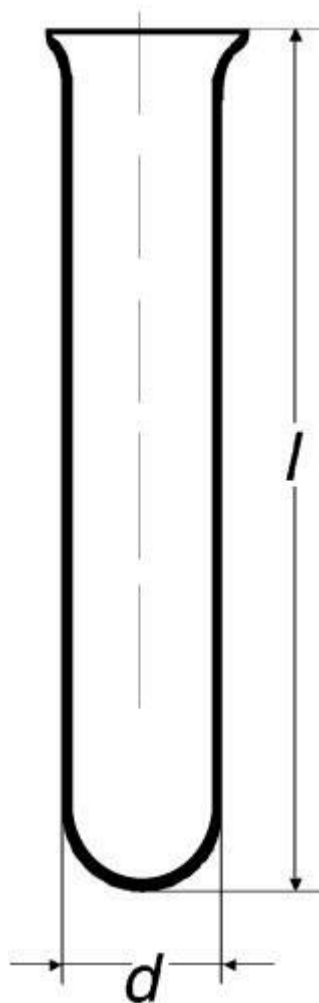

## Test tube, with round bottom, with rim

Order code: **6632.422118118**

Cena bez DPH

2,50 Eur

Price with VAT

3,03 Eur

### Parameters

Types of test tubes

S kulatým dnem

Package [pcs]

100

$d \times l$  [mm]

18 × 180

Wall thickness [mm]