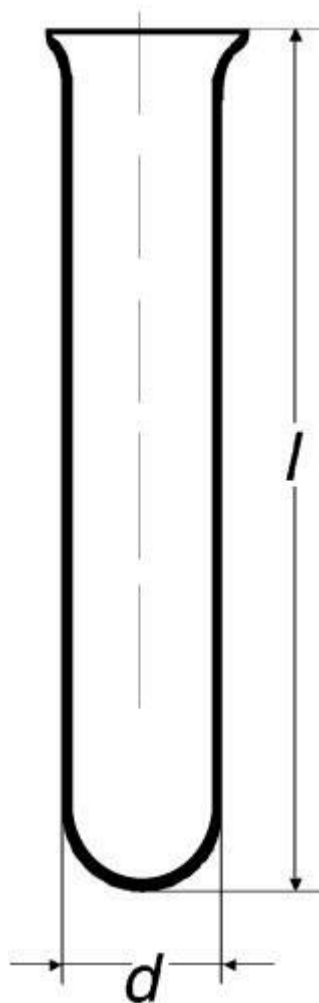

Test tube, with round bottom, with rim

Order code: **6632.422116115**

Cena bez DPH

2,30 Eur

Price with VAT

2,78 Eur

Parameters

Types of test tubes

S kulatým dnem

Package [pcs]

100

$d \times l$ [mm]

16 × 150

Wall thickness [mm]

1,2

Quantitative unit