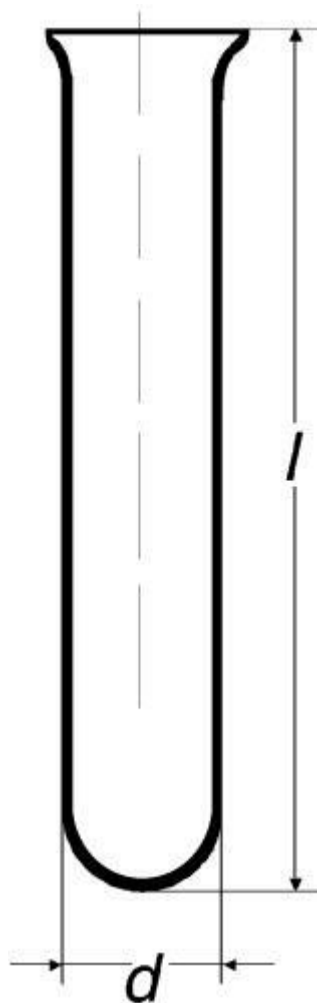

Test tube, with round bottom, with rim

Order code: **6632.422114113**

Cena bez DPH

2,30 Eur

Price with VAT

2,78 Eur

Parameters

Types of test tubes

S kulatým dnem

Package [pcs]

100

$d \times l$ [mm]

14 × 130

Wall thickness [mm]

1,0

Quantitative unit