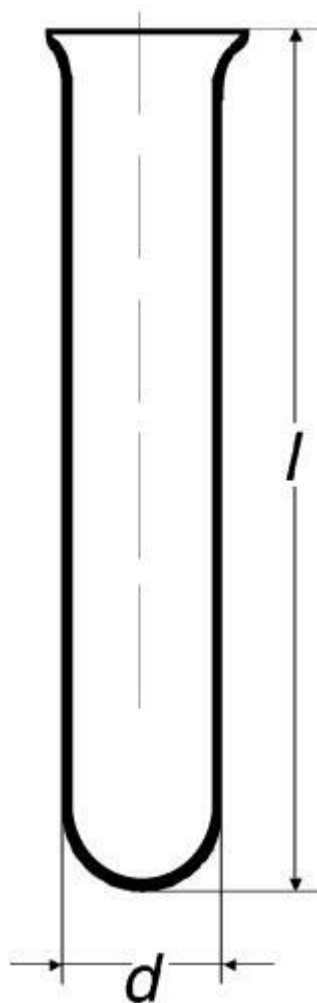

## Test tube, with round bottom, with rim

Order code: **6632.422114113**

Cena bez DPH

2,30 Eur

Price with VAT

2,78 Eur

### Parameters

Types of test tubes

S kulatým dnem

Package [pcs]

100

d × l [mm]

14 × 130

Wall thickness [mm]