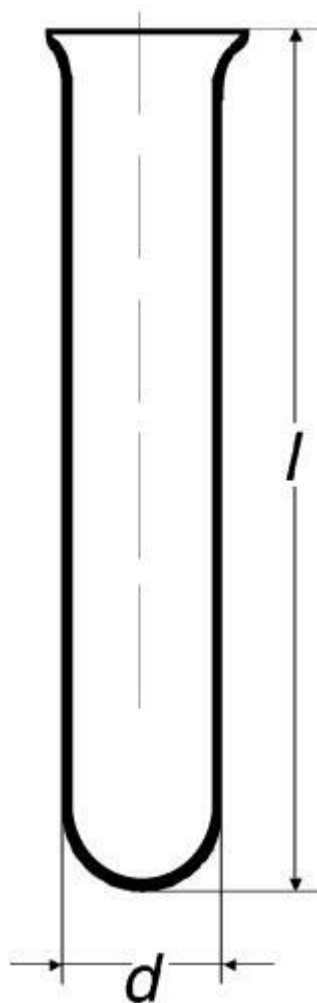

## Test tube, with round bottom, with rim

Order code: **6632.422112110**

Cena bez DPH

2,20 Eur

Price with VAT

2,66 Eur

### Parameters

Types of test tubes

S kulatým dnem

Package [pcs]

100

$d \times l$  [mm]

12 × 100

Wall thickness [mm]