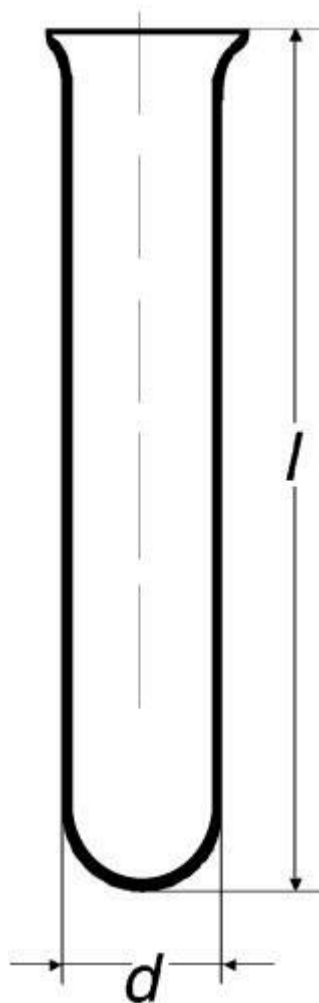

Test tube, with round bottom, with rim

Order code: **6632.422112107**

Cena bez DPH

2,20 Eur

Price with VAT

2,66 Eur

Parameters

Types of test tubes

S kulatým dnem

Package [pcs]

100

$d \times l$ [mm]

12 × 75

Wall thickness [mm]

1,0

Quantitative unit