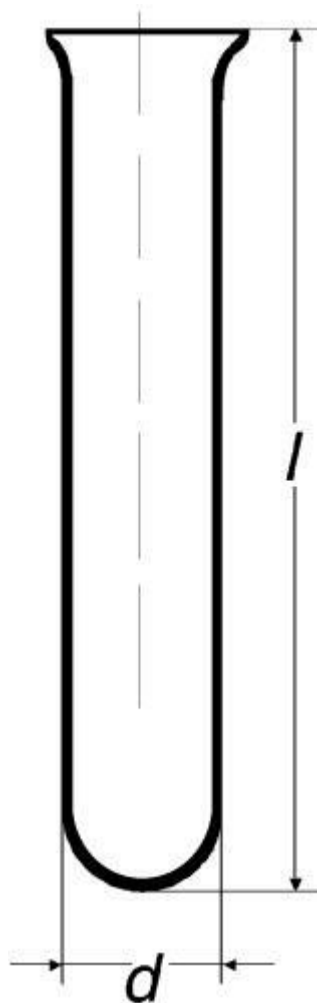

**Test tube, with round bottom, with
rim**

Order code: **6632.422110110**

Cena bez DPH

4,70 Eur

Price with VAT

5,69 Eur

Parameters

Types of test tubes

S kulatým dnem

Package [pcs]

100

d × l [mm]

10 × 100

Wall thickness [mm]

1,0

Quantitative unit