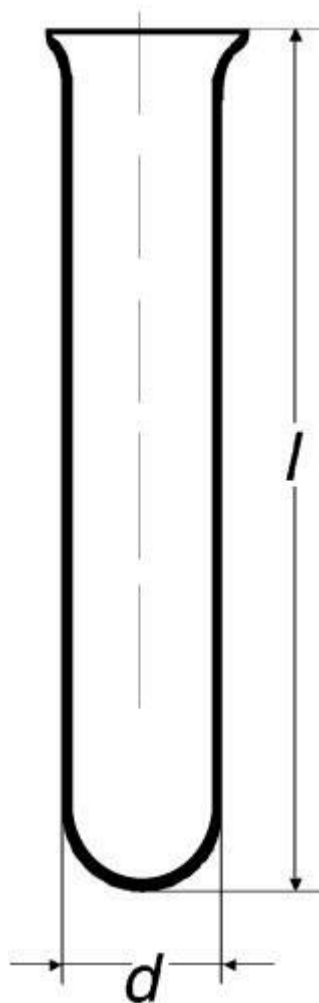

Test tube, with round bottom, with rim

Order code: **6632.422110110**

Cena bez DPH

4,70 Eur

Price with VAT

5,69 Eur

Parameters

Types of test tubes

S kulatým dnem

Package [pcs]

100

$d \times l$ [mm]

10 × 100

Wall thickness [mm]

1,0

Quantitative unit