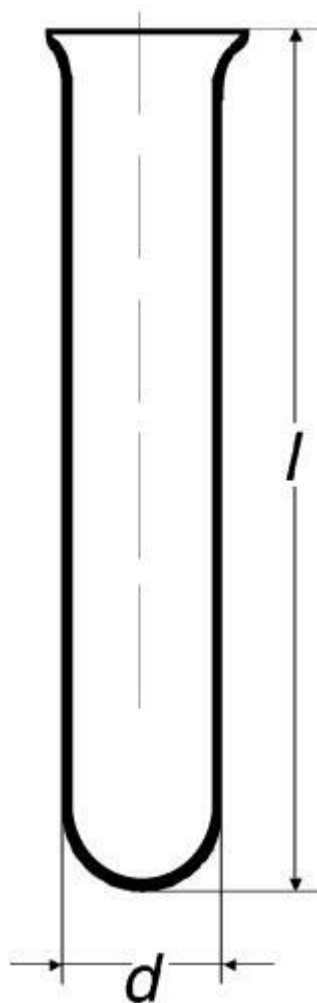

## Test tube, with round bottom, with rim

Order code: **6632.422110107**

Cena bez DPH

2,10 Eur

Price with VAT

2,54 Eur

### Parameters

Types of test tubes

S kulatým dnem

Package [pcs]

100

$d \times l$  [mm]

10 × 75

Wall thickness [mm]