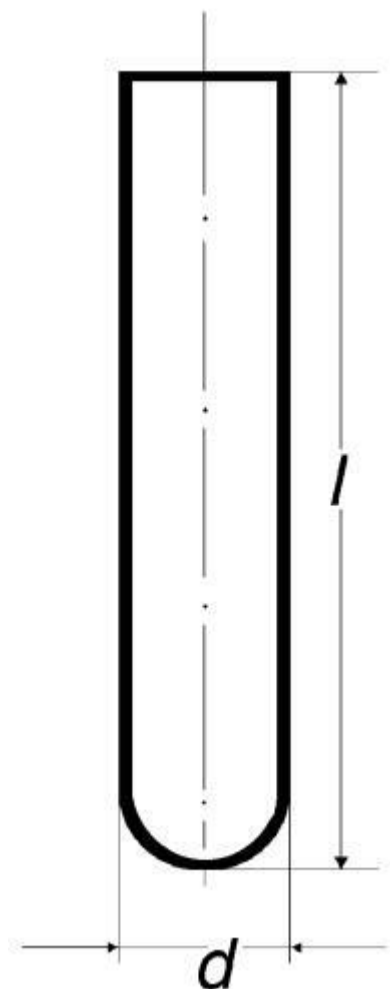

**Test tube with round bottom,  
without rim**

Order code: **6632.422030120**

Cena bez DPH

3,20 Eur

Price with VAT

3,87 Eur

Parameters

Types of test tubes

S kulatým dnem

Package [pcs]

100

$d \times l$  [mm]

30 × 200

Wall thickness [mm]

1,4

Quantitative unit