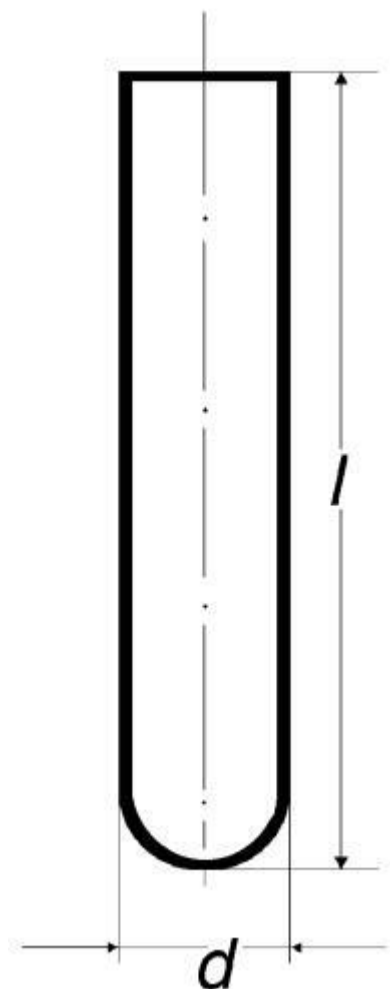

**Test tube with round bottom,
without rim**

Order code: **6632.422030120**

Cena bez DPH

3,20 Eur

Price with VAT

3,87 Eur

Parameters

Types of test tubes

S kulatým dnem

Package [pcs]

100

$d \times l$ [mm]

30 × 200

Wall thickness [mm]

1,4

Quantitative unit