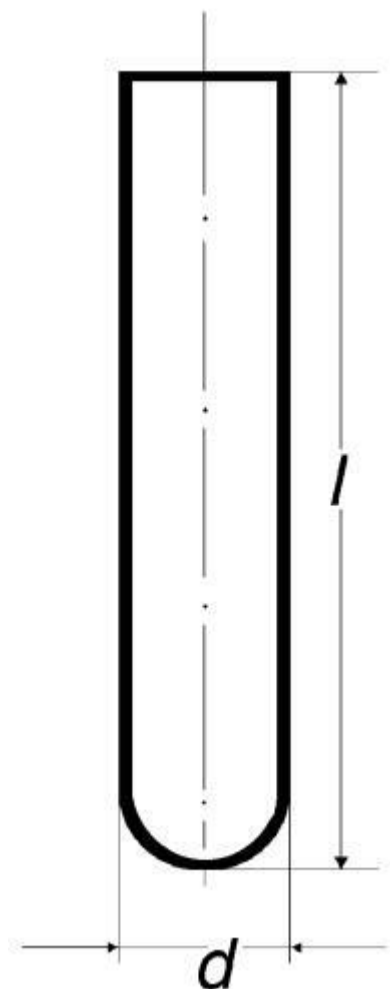

**Test tube with round bottom,  
without rim**

Order code: **6632.422024120**

Cena bez DPH

2,50 Eur

Price with VAT

3,03 Eur

Parameters

Types of test tubes

S kulatým dnem

Package [pcs]

100

$d \times l$  [mm]

24 × 120

Wall thickness [mm]

1,2

Quantitative unit