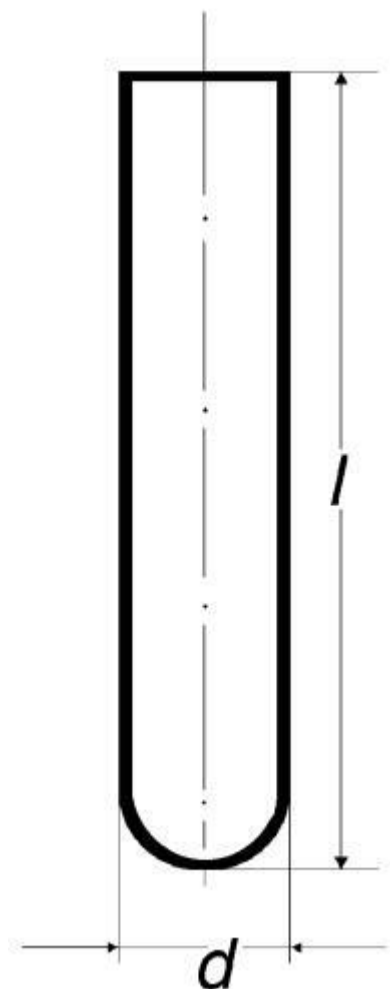

**Test tube with round bottom,
without rim**

Order code: **6632.422020118**

Cena bez DPH

2,20 Eur

Price with VAT

2,66 Eur

Parameters

Types of test tubes

S kulatým dnem

Package [pcs]

100

$d \times l$ [mm]

20 × 180

Wall thickness [mm]

1,2

Quantitative unit