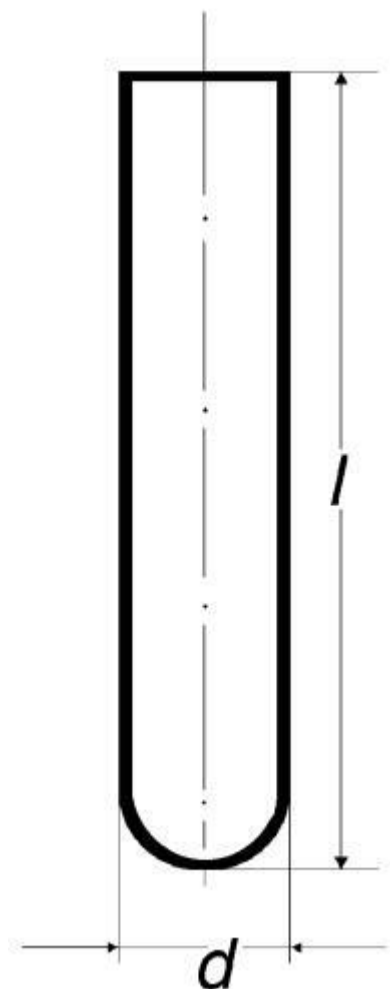

**Test tube with round bottom,  
without rim**

Order code: **6632.422016116**

Cena bez DPH

2,00 Eur

Price with VAT

2,42 Eur

Parameters

Types of test tubes

S kulatým dnem

Package [pcs]

100

$d \times l$  [mm]

16 × 160

Wall thickness [mm]

1,2

Quantitative unit