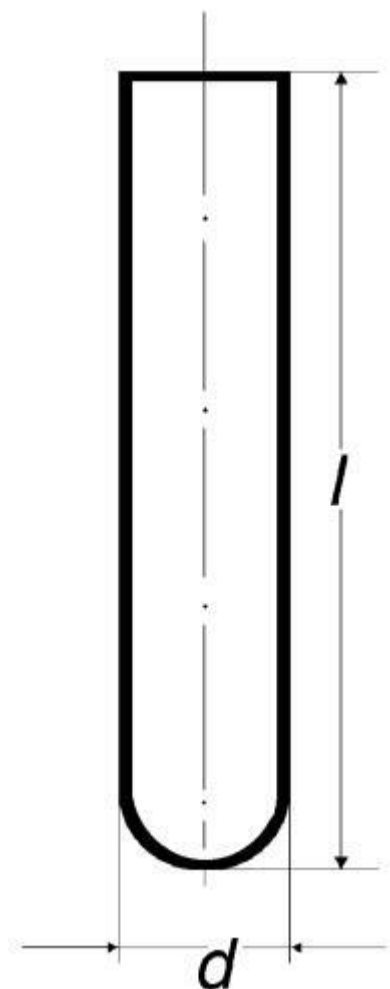

**Test tube with round bottom,
without rim**

Order code: **6632.422015118**

Information about product price on demand

Parameters

Types of test tubes

Package [pcs]

d × l [mm]

Wall thickness [mm]

Quantitative unit

S kulatým dnem

100

15 × 180

1,2

ks