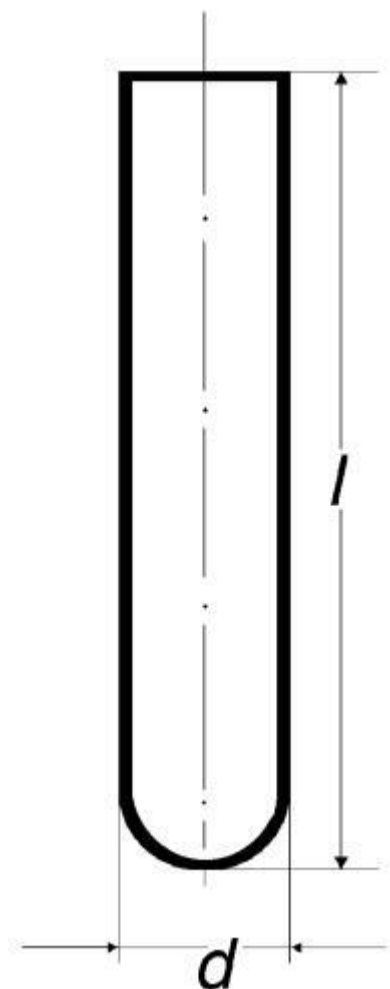

**Test tube with round bottom,
without rim**
Order code: **6632.422015116**

Information about product price on demand

Parameters

Types of test tubes

Package [pcs]

d × l [mm]

Wall thickness [mm]

Quantitative unit

S kulatým dnem

100

15 × 160

1,2

ks