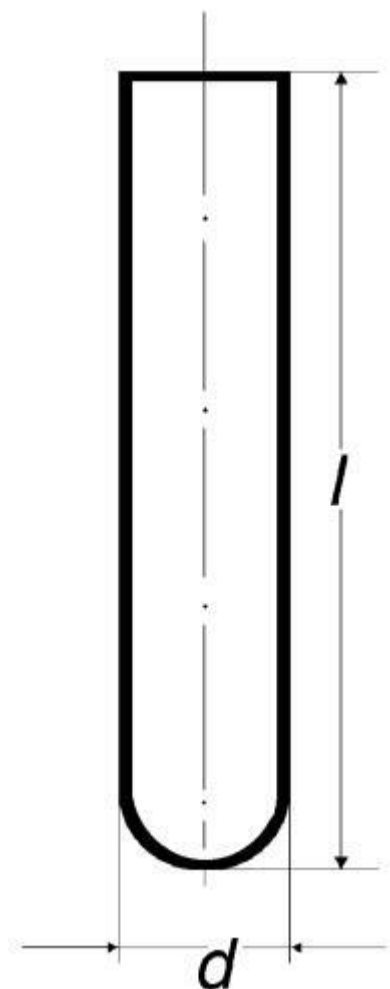

**Test tube with round bottom,
without rim**

Order code: **6632.422015100**

Cena bez DPH

0,32 Eur

Price with VAT

0,39 Eur

Parameters

Types of test tubes

S kulatým dnem

Package [pcs]

100

$d \times l$ [mm]

15 × 100

Wall thickness [mm]

1,2

Quantitative unit